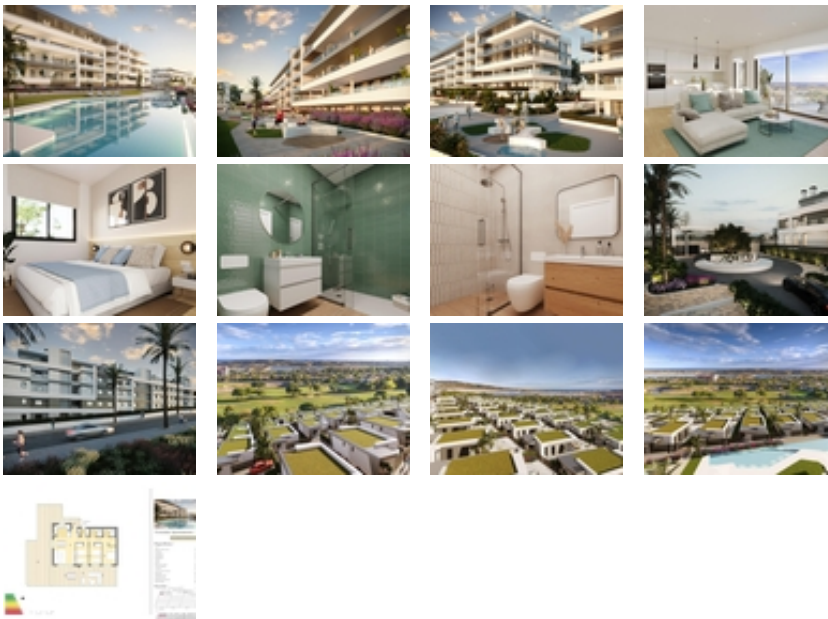

NEW BUILD RESIDENTIAL COMPLEX
NEAR MUTXAMEL

+34 966 932 436

+34 622 222 939

Ramon Gallud, 171, Torrevieja 03182

<http://ns1.talmarproperty.com/>

Ref. N:N7819/7515

€ 437 000

- Bedrooms: 3
- Bathrooms : 2
- S: 97m²
- Design and Interior
 - built-in wardrobes
- Layout and decoration
 - Storage room
- Territory
 - Elevator
 - Community Garden
 - Public swimming pool
- Views
 - View to sea
- Distance
 - Beach:6 km. m.

NEW BUILD RESIDENTIAL COMPLEX NEAR MUTXAMEL~~Come and live in a complex in an area with a high quality of life, located on the Bonalba golf course with stunning sea views near Mutxamel, a short distance from the Alicante Airport, the city of Alicante and the beaches..~~Residential complex has 2 and 3 bedrooms apartments with large terraces, and 2, 3 and 4 bedrooms villas. A dream home where you will create the best memories of your life.~Exclusive homes