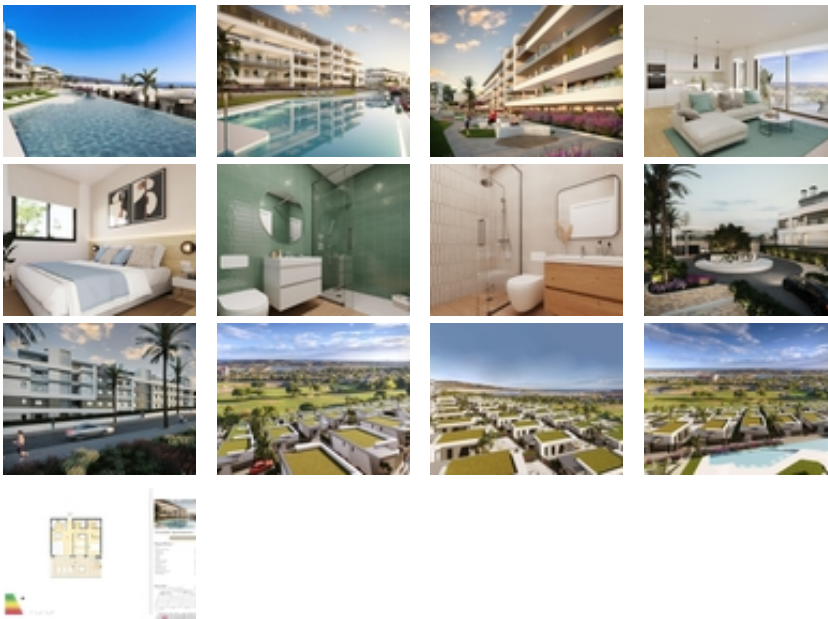

NEW BUILD RESIDENTIAL COMPLEX
NEAR MUTXAMEL

+34 966 932 436

+34 622 222 939

Ramon Gallud, 171, Torrevieja 03182

<http://ns1.talmarproperty.com/>

Ref. N:N7816/7515

€ 293 000

- Bedrooms: 2
- Bathrooms : 2
- S: 71m²
- Design and Interior
 - built-in wardrobes
- Layout and decoration
 - Storage room
- Territory
 - Elevator
 - Community Garden
 - Public swimming pool
- Distance
 - Beach:6 km. m.

NEW BUILD RESIDENTIAL COMPLEX NEAR MUTXAMEL~~Come and live in a complex in an area with a high quality of life, located on the Bonalba golf course with stunning sea views near Mutxamel, a short distance from the Alicante Airport, the city of Alicante and the beaches..~~Residential complex has 2 and 3 bedrooms apartments with large terraces, and 2, 3 and 4 bedrooms villas. A dream home where you will create the best memories of your life.~Exclusive homes