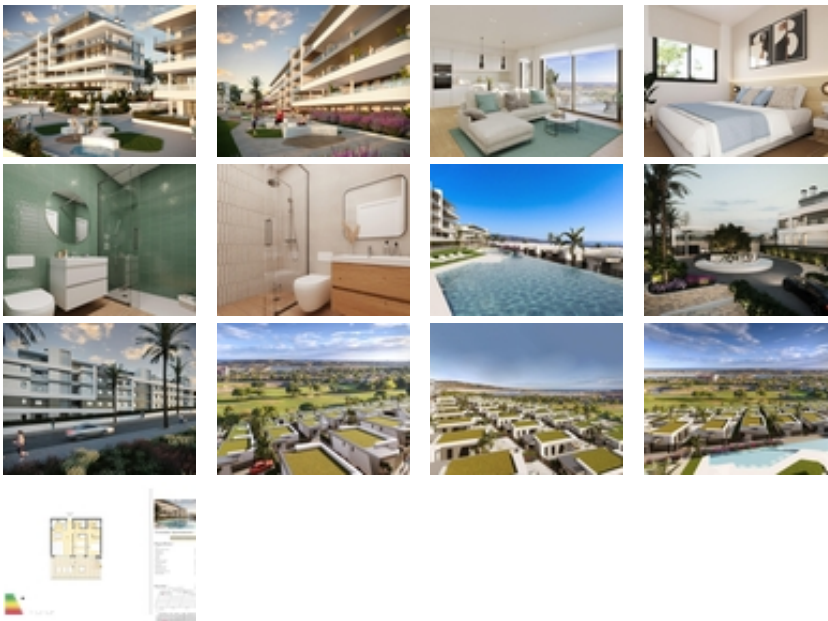

NEW BUILD RESIDENTIAL COMPLEX
NEAR MUTXAMEL

+34 966 932 436

+34 622 222 939

Ramon Gallud, 171, Torrevieja 03182

<http://ns1.talmarproperty.com/>

Ref. N:N7814/7515

€ 282 000

- Bedrooms: 2
- Bathrooms : 2
- S: 71m²
- Design and Interior
 - built-in wardrobes
- Layout and decoration
 - Storage room
- Territory
 - Elevator
 - Community Garden
 - Public swimming pool
- Distance
 - Beach:6 km. m.

NEW BUILD RESIDENTIAL COMPLEX NEAR MUTXAMEL~~Come and live in a complex in an area with a high quality of life, located on the Bonalba golf course with stunning sea views near Mutxamel, a short distance from the Alicante Airport, the city of Alicante and the beaches.~~Residential complex has 2 and 3 bedrooms apartments with large terraces, and 2, 3 and 4 bedrooms villas. A dream home where you will create the best memories of your life.~Exclusive homes